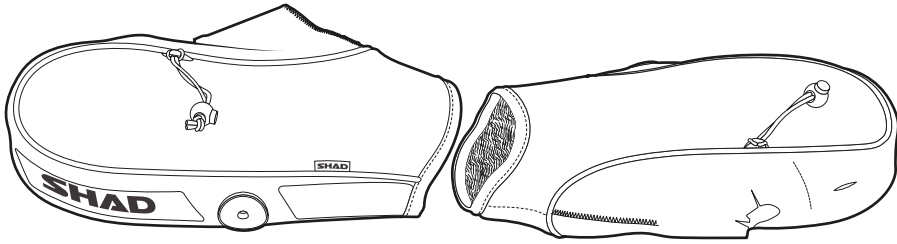

SHAD

Ease of use - Quick fitting

Durability - UV protection

High visibility - reflective parts

Warmth - fur lining

Universal - adapt to a majority of motorcycles

X0SR00 HANDS MUFFS

COMPONENTS

(A) PLUGS X2

(B) HAND MUFFS X2

(C) BAG

FEATURES

1

2

3

4