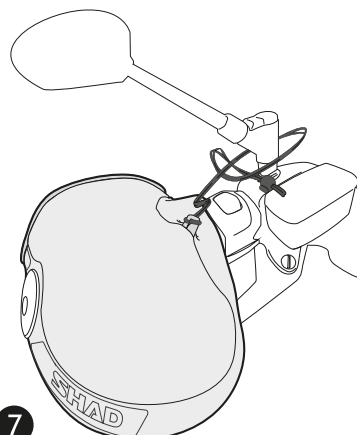

SHAD

Ease of use - Quick fitting

Durability - UV protection

High visibility - reflective parts

Warmth - fur lining

Universal - adapt to a majority of motorcycles

X0SR00 HANDS MUFFS

COMPONENTS

(A) PLUGS X2

(B) HAND MUFFS X2

(C) BAG

FEATURES

1

2

3

4

5

(A)

6

7

8